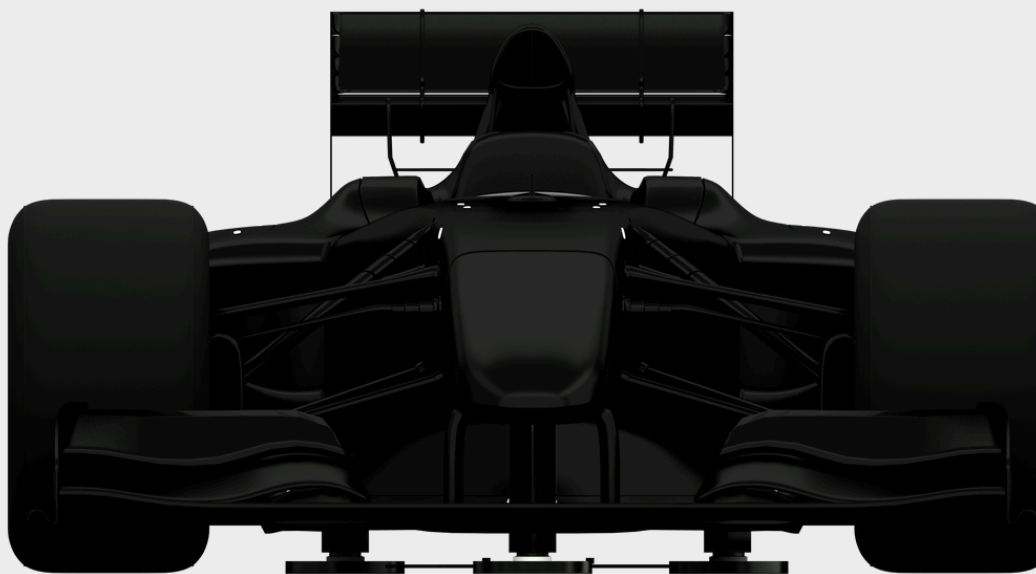

# HYPER SERIES

FROM \$25,000.00+

DIMENSIONS

7 FEET x 3.5 FEET + DISPLAYS

## PROJECT FORMULA

1:1 SCALE HANDCRAFTED FIBERGLASS W/  
ACTIVE SUSPENSION & FIA LICENSED  
MOTION MATED TOGETHER

WORKING TAIL LIGHT & DRS WING,  
GENUINE PIRELLI TIRES

PAINT-MATCH OR CUSTOM WRAP  
OPTIONS AVAILABLE