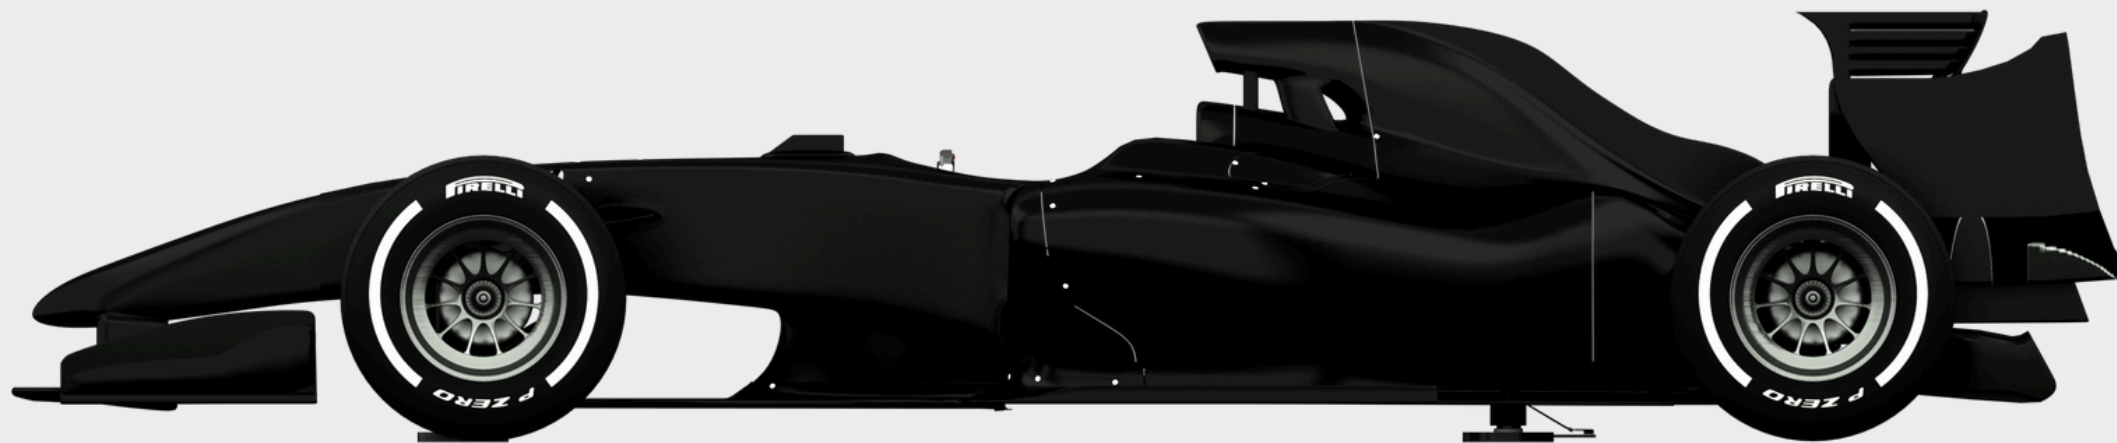

# HYPER SERIES

FROM \$25,000.00+

DIMENSIONS

7 FEET x 3.5 FEET + DISPLAYS

## PROJECT FORMULA

1:1 SCALE HANDCRAFTED FIBERGLASS W/  
ACTIVE SUSPENSION & FIA LICENSED  
MOTION MATED TOGETHER

WORKING TAIL LIGHT & DRS WING,  
GENUINE PIRELLI TIRES

PAINT-MATCH OR CUSTOM WRAP  
OPTIONS AVAILABLE