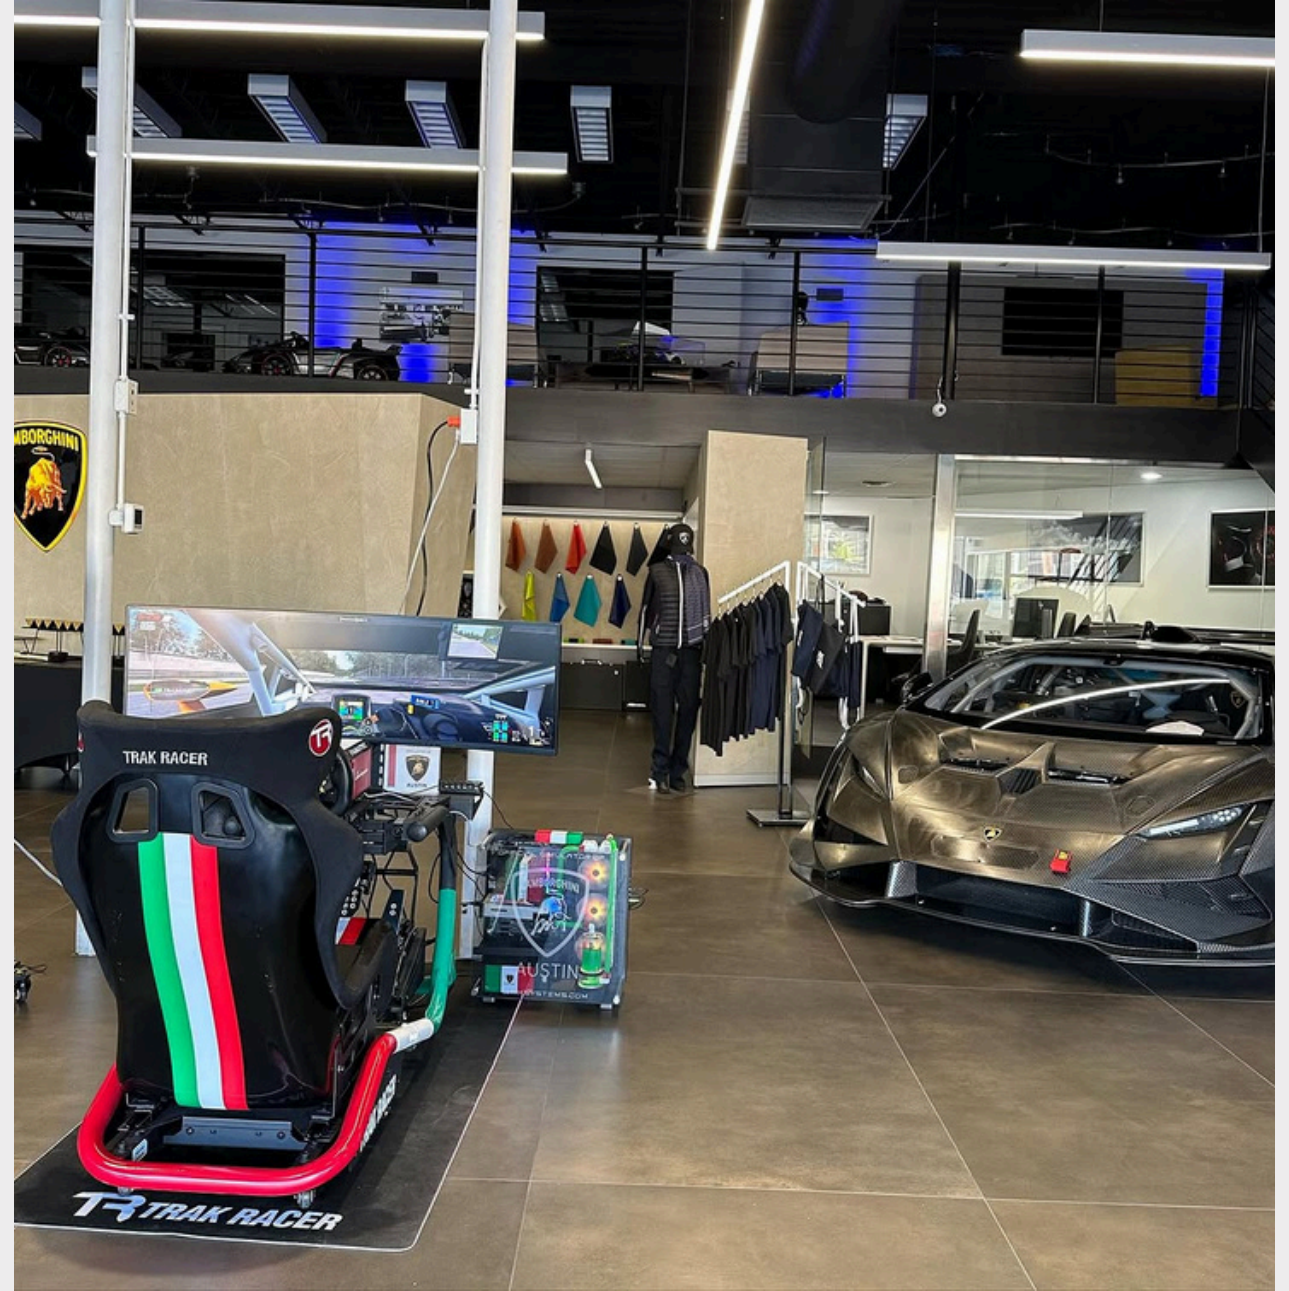

# SUPER SERIES

FROM \$15,000.00+

**DIMENSIONS**

6 FEET x 2.5 FEET + DISPLAYS