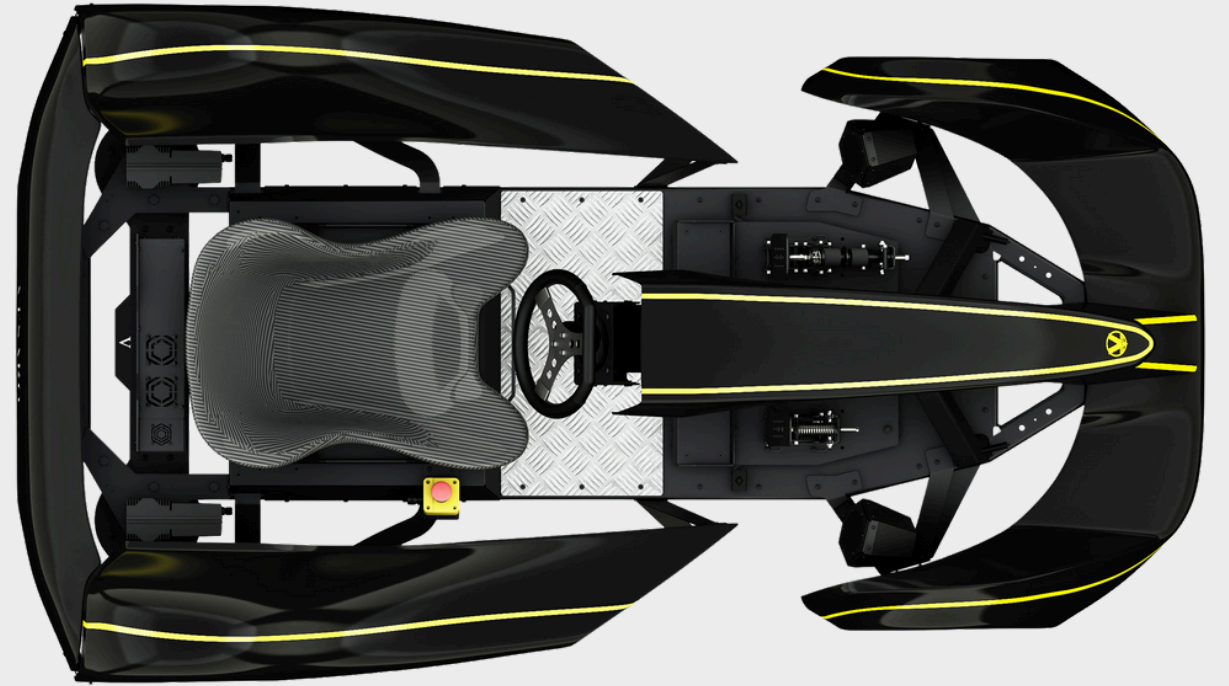

KART

PRICING UPON INQUIRY

DIMENSIONS

8.6 FEET x 4.3 FEET + DISPLAYS