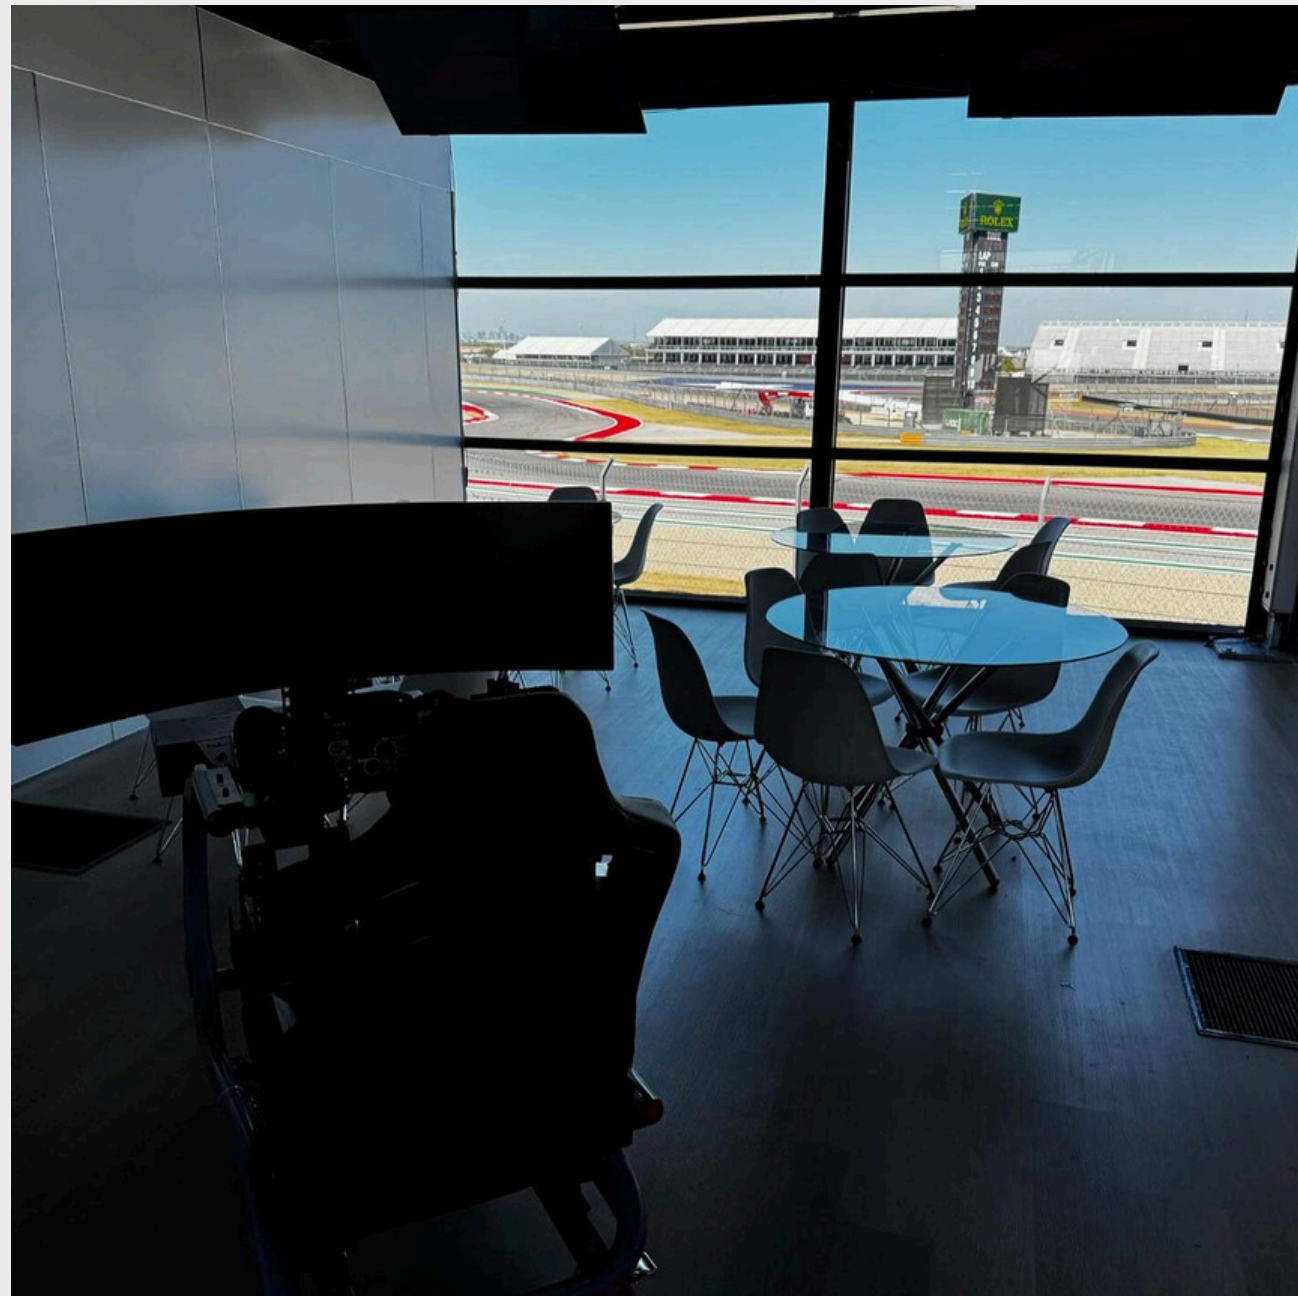

# SUPER SERIES

FROM \$15,000.00+

**DIMENSIONS**

6 FEET x 2.5 FEET + DISPLAYS